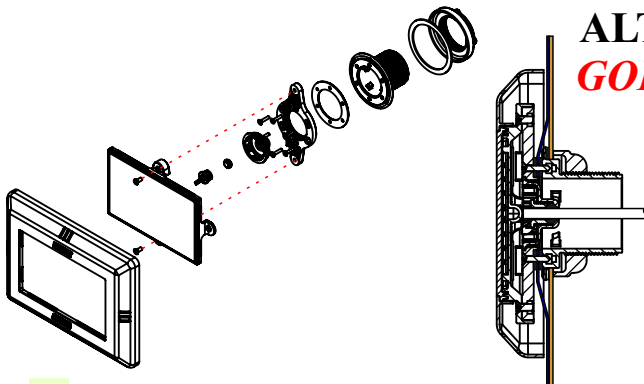

ALTIN ORAN PANEL/POLYESTER KİTİ
GOLDEN RATIO PANEL/POLYESTER KIT

Kit (Kod / Code)	ALOR-K02
Kit (Fiyat / Price)	40,19 €