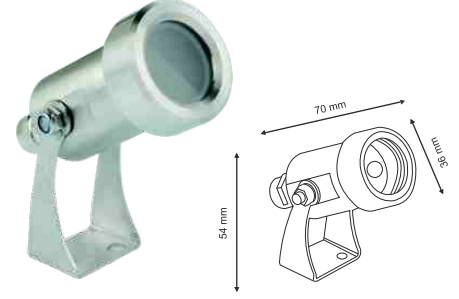

POWER LED PASLANMAZ ARMATÜR STAINLESS STEEL POWER LED LIGHTENING

Kod/Code	1 W	SHA-101	SHA-102	SHA-103	SHA-104	SHA-105	SHA-106
	3 W	SHA-111	SHA-112	SHA-113	SHA-114	SHA-115	SHA-116
Renk / Colour	Beyaz White	Gün Işıığı Warm White	Kırmızı Red	Yeşil Green	Mavi Blue	Bal Rengi Amber	
Ampul / Bulb	1	1	1	1	1	1	
Volt	DC 12V	DC 12V	DC 12V	DC 12V	DC 12V	DC 12V	
Watt	1W - 3W	1W - 3W	1W - 3W	1W - 3W	1W - 3W	1W - 3W	

*Lütfen fiyat sorunuz./ Please consult us.

CE IP68 F TSE CLASS III

POWER LED PASLANMAZ ARMATÜR STAINLESS STEEL POWER LED LIGHTENING

Kod/Code	3 W	SHA-201	SHA-202	SHA-203	SHA-204	SHA-205	-
	9 W	SHA-211	SHA-212	SHA-213	SHA-214	SHA-215	SHA-216
Renk / Colour	Beyaz White	Gün Işıığı Warm White	Kırmızı Red	Yeşil Green	Mavi Blue	RGB	RGB
Ampul / Bulb	3	3	3	3	3	3	3
Volt	DC 12V	DC 12V	DC 12V	DC 12V	DC 12V	DC 12V	DC 12V
Watt	3W - 9W	3W - 9W	3W - 9W	3W - 9W	3W - 9W	3W - 9W	9W

*Lütfen fiyat sorunuz./ Please consult us.