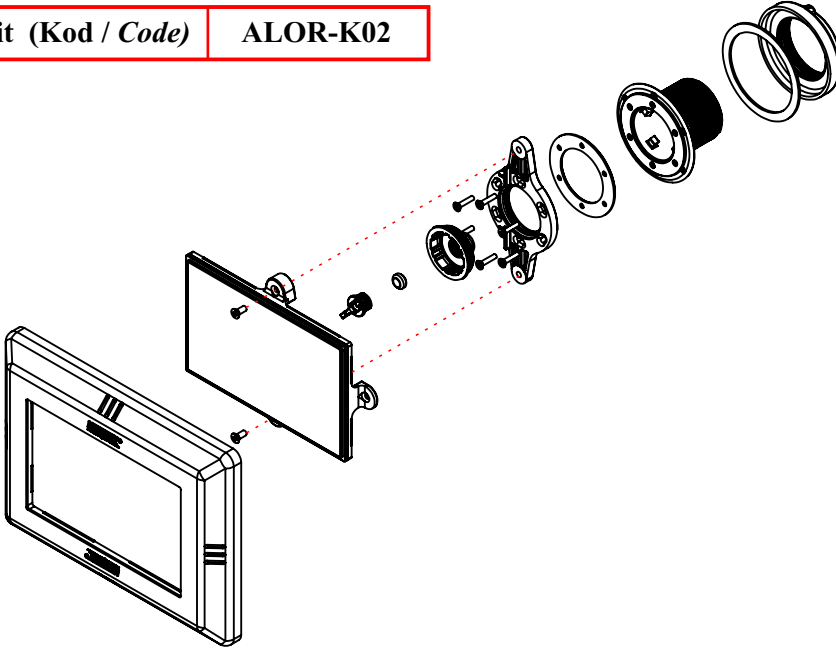

ALTIN ORAN SMD LEDLİ PANEL VE POLYESTER HAVUZ LAMBASI KİTİ
GOLDEN RATIO SMD LED PANEL POOL AND POLYESTER ARMATURES KIT

Kit (Kod / Code)	ALOR-K02