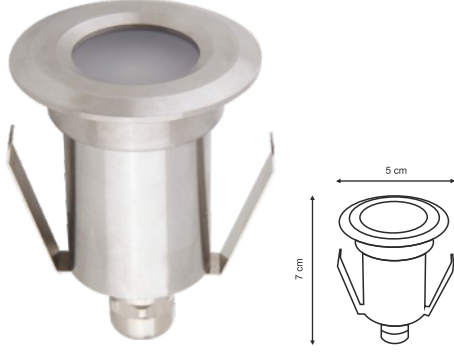

POWER LED SIVA ALTI PASLANMAZ ARMATÜR
STAINLESS STEEL FLAT LED LIGHTING

CE IP68 CLASS III

Kod/Code	1 W	SHA-501	SHA-502	SHA-503	SHA-504	SHA-505	SHA-506
	3 W	SHA-511	SHA-512	SHA-513	SHA-514	SHA-515	SHA-516
Renk / Colour	Beyaz White	Gün Işıığı Warm White	Kırmızı Red	Yeşil Green	Mavi Blue	Bal Rengi Amber	
Ampul / Bulb	1	1	1	1	1	1	
Volt	DC 12V	DC 12V	DC 12V	DC 12V	DC 12V	DC 12V	DC 12V
Watt	1W - 3W	1W - 3W	1W - 3W	1W - 3W	1W - 3W	1W - 3W	1W - 3W

*Lütfen fiyat sorunuz./ Please consult us.