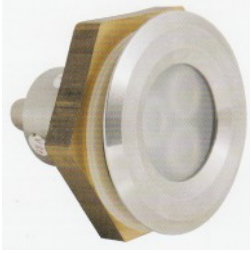

LİNERLİ HAVUZ VE JAKUZİ AYDINLATMALARI
LED LIGHTING FOR HOTTUB AND POOL WITH LINER

Kod/Code	SAA-201	SAA-202	SAA-203	SAA-204	SAA-205	SAA-206
Renk / Colour	Beyaz White	Gün Işıığı Warm White	Kırmızı Red	Yeşil Green	Mavi Blue	Bal Rengi Amber
Ampul / Bulb	3	3	3	3	3	3
Volt	DC 12V	DC 12V	DC 12V	DC 12V	DC 12V	DC 12V
Watt	3W	3W	3W	3W	3W	3W

CE IP68 F CLASS III

*Lütfen fiyat sorunuz./ Please consult us.