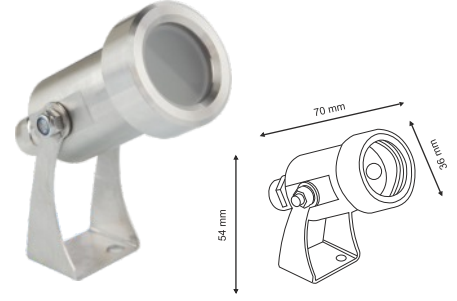

POWER LED PASLANMAZ ARMATÜR STAINLESS STEEL POWER LED LIGHTING

Kod/Code	1 W	SHA-101	SHA-102	SHA-103	SHA-104	SHA-105	SHA-106
	3 W	SHA-111	SHA-112	SHA-113	SHA-114	SHA-115	SHA-116
Renk / Colour		Beyaz White	Gün Işıığı Warm White	Kırmızı Red	Yeşil Green	Mavi Blue	Bal Rengi Amber
Ampul / Bulb		1	1	1	1	1	1
Volt		DC 12V	DC 12V	DC 12V	DC 12V	DC 12V	DC 12V
Watt		1W - 3W	1W - 3W	1W - 3W	1W - 3W	1W - 3W	1W - 3W

*Lütfen fiyat sorunuz./ Please consult us.

CE IP68 F CLASS III

POWER LED PASLANMAZ ARMATÜR STAINLESS STEEL POWER LED LIGHTING

Kod/Code	3 W	SHA-201	SHA-202	SHA-203	SHA-204	SHA-205	-
	9 W	SHA-211	SHA-212	SHA-213	SHA-214	SHA-215	SHA-216
Renk / Colour		Beyaz White	Gün Işıığı Warm White	Kırmızı Red	Yeşil Green	Mavi Blue	RGB RGB
Ampul / Bulb		3	3	3	3	3	3
Volt		DC 12V	DC 12V	DC 12V	DC 12V	DC 12V	DC 12V
Watt		3W - 9W	3W - 9W	3W - 9W	3W - 9W	3W - 9W	9W

*Lütfen fiyat sorunuz./ Please consult us.