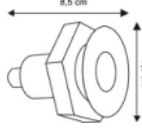

LİNERLİ HAVUZ VE JAKUZİ AYDINLATMALARI
LED LIGHTING FOR HOTTUB AND POOL WITH LINER

Kod/Code	SAA-101	SAA-102	SAA-103	SAA-104	SAA-105	SAA-106
Renk / Colour	Beyaz White	Gün Işıığı Warm White	Kırmızı Red	Yeşil Green	Mavi Blue	Bal Rengi Amber
Ampul / Bulb	1	1	1	1	1	1
Volt	DC 12V	DC 12V	DC 12V	DC 12V	DC 12V	DC 12V
Watt	1W	1W	1W	1W	1W	1W

CE IP68 F CLASS III

*Lütfen fiyat sorunuz./ Please consult us.