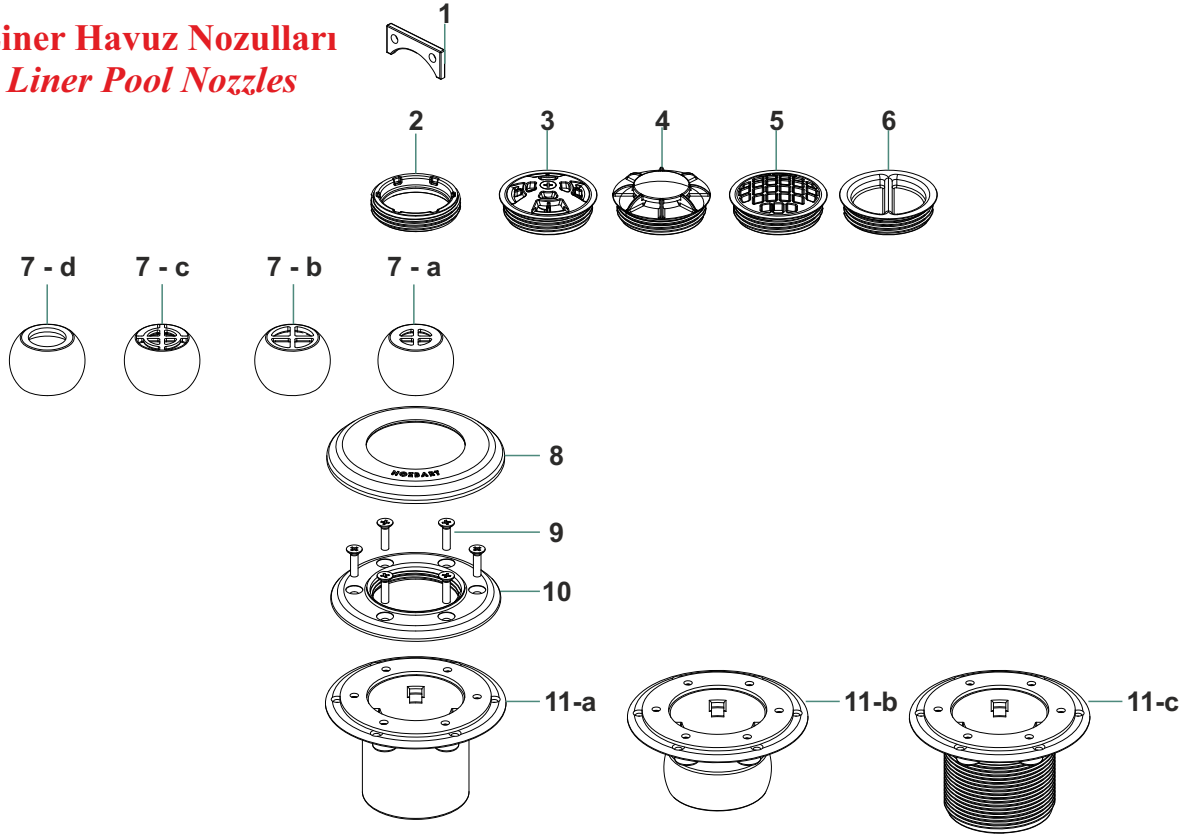

Liner Havuz Nozulları Liner Pool Nozzles

NO	Parça Adı Part Name	Kodu Code	€ / Adet € / Unit
1	Nozul Anahtarı Nozzle Key	YNOZ-01	0,43
2	Küre Segmanı Ball ring	YNOZ-02	0,57
3	Debi Ayar Aparatı Adjustable Floor Inlet Tool	YNOZ-03	1,70
4	Yandan Çıkış Aparatı Output Side Floor Inlet Tool	YNOZ-04	1,28
5	Kafesli Besleme - Emiş Nozulu Aparatı Floor Inlet - Suction with Safety Cage Tool	YNOZ-05	1,28
6	Vakum Kapağı Suction Inlet Cap	YNOZ-06	1,28
7-a	Ø17,5 mm Emniyet Kafesli Küre (2,2 m³/saat) Ø17,5 mm Safety Cage Ball (2,2 m³/hour)	YNOZ-07	0,85
7-b	Ø22,8 mm Emniyet Kafesli Küre (4,5 m³/saat) Ø22,8 mm Safety Cage Ball (4,5 m³/hour)	YNOZ-08	0,85
7-c	Ø27,0 mm Emniyet Kafesli Küre (7 m³/saat) Ø27,0 mm Safety Cage Ball (7 m³/hour)	YNOZ-09	0,85
7-d	Ø20 mm Emniyet Kafesiz Küre (4,5 m³/saat) Ø20 mm Full Bore Ball (4,5 m³/hour)	YNOZ-10	0,85
8	Liner Nozul Kapağı Liner Nozzle Cover	YNOZ-16	2,84
9	Paslanmaz Liner Civatası Inoz screw for liner	YNOZ-17	0,28
10	Liner Nozul Flanşı Liner Nozzle Flange	YNOZ-18	5,11
11-a	Gövde (Yapıştırma) Nozzle Body (Solvent)	YNOZ-19	11,93
11-b	Gövde (Mafsallı) Nozzle Body (Hinged)	YNOZ-20	11,93
11-c	Gövde (Dişli) Nozzle Body (Threaded)	YNOZ-21	11,93