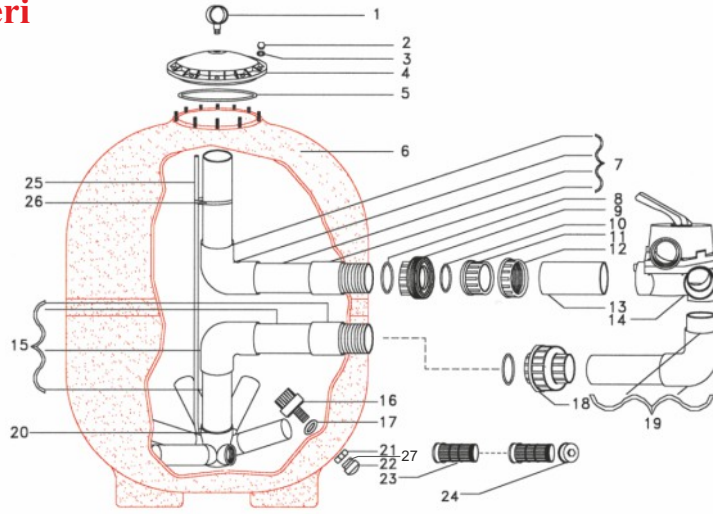

**760 mm - 820 mm - 920 mm
Kum Filtreleri**

NO	PARÇA ADI	760 MM		820 MM		920 MM		
		KOD	FİYAT(€)	KOD	FİYAT(€)	KOD	FİYAT(€)	
1	Manometre	YFN-001	20,60	YFN-001	20,60	YFN-001	20,60	
2	Somun	YFN-002	2,98	YFN-002	2,98	YFN-002	2,98	
3	M8 pul	YFN-003	0,50	YFN-003	0,50	YFN-003	0,50	
4	Filtre kapağı	YFN-004	50,27	YFN-004	50,27	YFN-004	50,27	
5	Kapak altı o-ringi	YFN-005	17,61	YFN-005	17,61	YFN-005	17,61	
6	Gövde	Polyester	YFN-07P	524,90	YFN-08P	630,80	YFN-09P	682,60
		Polyvinilester	YFN-07V	1015,50	YFN-08V	1237,60	YFN-09V	1344,10
		DIN Normu (1,2 m)	YFN-07D	1471,90	YFN-08D	1756,40	YFN-09D	1874,40
7	Üst dağıtıcı tesisat	YFN-207	45,30	YFN-208	45,30	YFN-209	45,30	
8	Filtre rakor o-ringi	YFN-008	3,70	YFN-008	3,70	YFN-008	3,70	
9	Rakor gövdesi	YRKR-636	7,24	YRKR-636	7,24	YRKR-636	7,24	
10	Rakor o-ringi	YVS-609	2,06	YVS-609	2,06	YVS-609	2,06	
11	Rakor boru bağlantı	FKL-063	1,09	FKL-063	1,09	FKL-063	1,09	
12	Rakor somunu	YVS-605	4,97	YVS-605	4,97	YVS-605	4,97	
13	Altıyollu vana üst borusu	YFN-013	6,53	YFN-013	6,53	YFN-113	6,53	
14	Altıyollu vana	ALT - 063		ALT - 063		ALT - 063		
15	Alt toplayıcı tesisat	YFN-116	45,30	YFN-117	45,30	YFN-115	45,30	
16	Silindirik tipi süzgeç	YFN-016	3,70	YFN-016	3,70	YFN-016	3,70	
17	Süzgeç contası	YFN-017	1,35	YFN-017	1,35	YFN-017	1,35	
18	Rakor (komple)	YFN-218	15,05	YFN-218	15,05	YFN-218	15,05	
19	Altıyollu vana alt borusu	YFN-019	19,88	YFN-019	19,88	YFN-019	19,88	
20	Kollektör (alt toplayıcı)	YFN-020	52,26	YFN-020	52,26	YFN-020	52,26	
21	Süzgeç somunu	YFN-021	1,07	YFN-021	1,07	YFN-021	1,07	
22	Süzgeç tapası	YFN-022	1,07	YFN-022	1,07	YFN-022	1,07	
23	Filtre süzgeci	YFN-023	2,20	YFN-023	2,20	YFN-023	2,20	
24	Filtre süzgeç kapağı	YFN-024	1,35	YFN-024	1,35	YFN-024	1,35	
25	Hava tahliye borusu	YFN-025	5,96	YFN-025	5,96	YFN-025	5,96	
26	Hava tahliye borusu o-ringi	YFN-026	2,70	YFN-026	2,70	YFN-026	2,70	
27	Süzgeç tapa contası	YFN-027	1,35	YFN-027	1,35	YFN-027	1,35