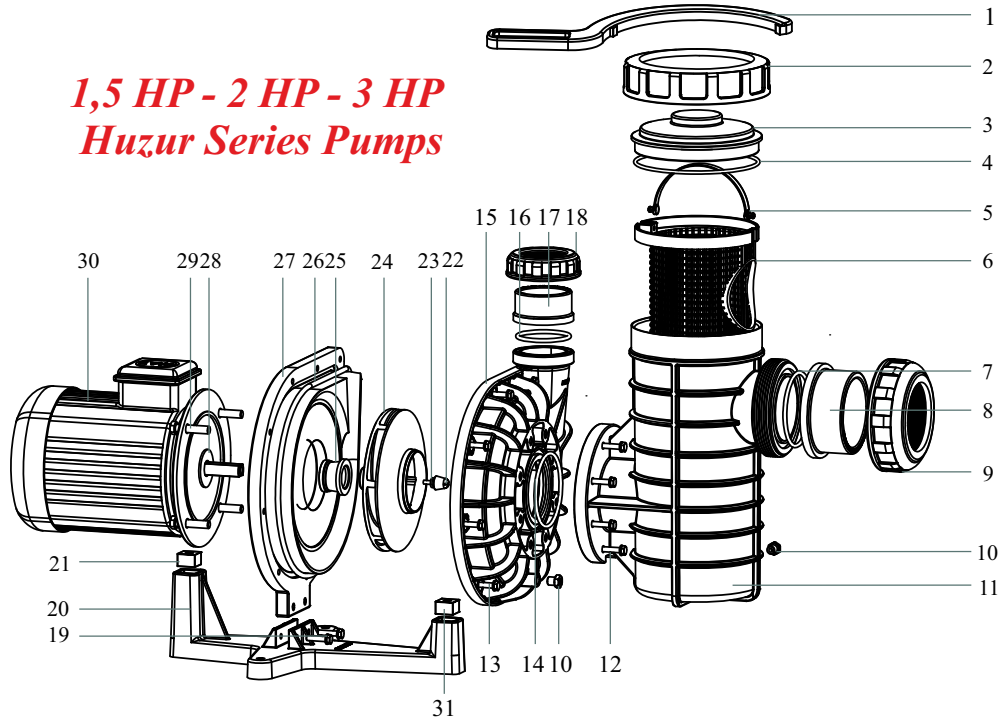

1,5 HP - 2 HP - 3 HP Huzur Series Pumps

NO	PART NAME	1.5 HP		2 HP		3 HP	
		CODE	PRICE (€)	CODE	PRICE (€)	CODE	PRICE (€)
1	Cover key	YPS-201	5,42	YPS-201	5,42	YPS-201	5,42
2	Strainer nut	YPS-202	28,75	YPS-202	28,75	YPS-202	28,75
3	Strainer cover	PMP35-03	51,33	PMP35-03	51,33	PMP35-03	51,33
4	Strainer cover o-ring	PMP35-04	10,24	PMP35-04	10,24	PMP35-04	10,24
5	Strainer basket handle	PMP35-05	6,17	PMP35-05	6,17	PMP35-05	6,17
6	Basket	PMP35-06	101,15	PMP35-06	101,15	PMP35-06	101,15
7	Pipe connection o-ring	PMP35-07	7,53	PMP35-07	7,53	PMP35-07	7,53
8	Pipe connection	FKL-090	1,79	FKL-090	1,79	FKL-090	1,79
9	Nut	YVS-805	13,77	YVS-805	13,77	YVS-805	13,77
10	Drain plug	PMP35-10	4,06	PMP35-10	4,06	PMP35-10	4,06
11	Strainer housing	PMP35-11	402,64	PMP15-11	402,64	PMP15-11	402,64
12	Strainer bolt	PMP35-12	6,17	PMP15-12	6,17	PMP15-12	6,17
13	Face plate bolt	YPC-113	2,26	YPC-113	2,26	YPC-113	2,26
14	Strainer o-ring	PMP35-07	7,53	PMP35-07	7,53	PMP35-07	7,53
15	Face plate	PMP15-15	365,31	PMP15-15	365,31	PMP15-15	365,31
16	Pipe connection o-ring	YVS-709	3,55	YVS-709	3,55	YVS-709	3,55
17	Pipe connection	PMP15-17	8,58	PMP15-17	8,58	PMP15-17	8,58
18	Nut	PMP15-18	12,04	PMP15-18	12,04	PMP15-18	12,04
19	Mounting base connection bolts	PMP15-19	5,27	PMP15-19	5,27	PMP15-19	5,27
20	Mounting base	PMP15-20	91,37	PMP15-20	91,37	PMP15-20	91,37
21	Mounting base rubber	PMP15-31	12,94	PMP35-21	10,24	PMP35-21	10,24
22	Impeller screw	YPS-020	7,22	YPS-020	7,22	YPS-020	7,22
23	Impeller o-ring	PMP15-23	1,43	PMP15-23	1,43	PMP15-23	1,43
24	Impeller	PMP15-24	132,16	PMP20-24	132,16	PMP30-24	132,16
25	Mechanical seal	PMP35-27	226,08	PMP35-27	226,08	PMP35-27	226,08
26	Body o-ring	PMP15-26	20,92	PMP15-26	20,92	PMP15-26	20,92
27	Seal plate	PMP15-27	339,12	PMP15-27	339,12	PMP30-27	339,12
28	Slinger	PMP35-30	4,06	PMP35-30	4,06	PMP35-30	4,06
29	Electric Motor (monophaze)	PMP15-29M	573,78	PMP20-29M	687,58	PMP30-29M	-
	Electric Motor (triphaze)	PMP15-29T	515,23	PMP20-29T	564,30	PMP30-29T	693,75
30	Motor bolt	PMP15-30	5,27	PMP15-30	5,27	YPC-130	5,27
31	Mounting base rubber	YPC-121	6,62	YPC-121	6,62	YPC-121	6,62