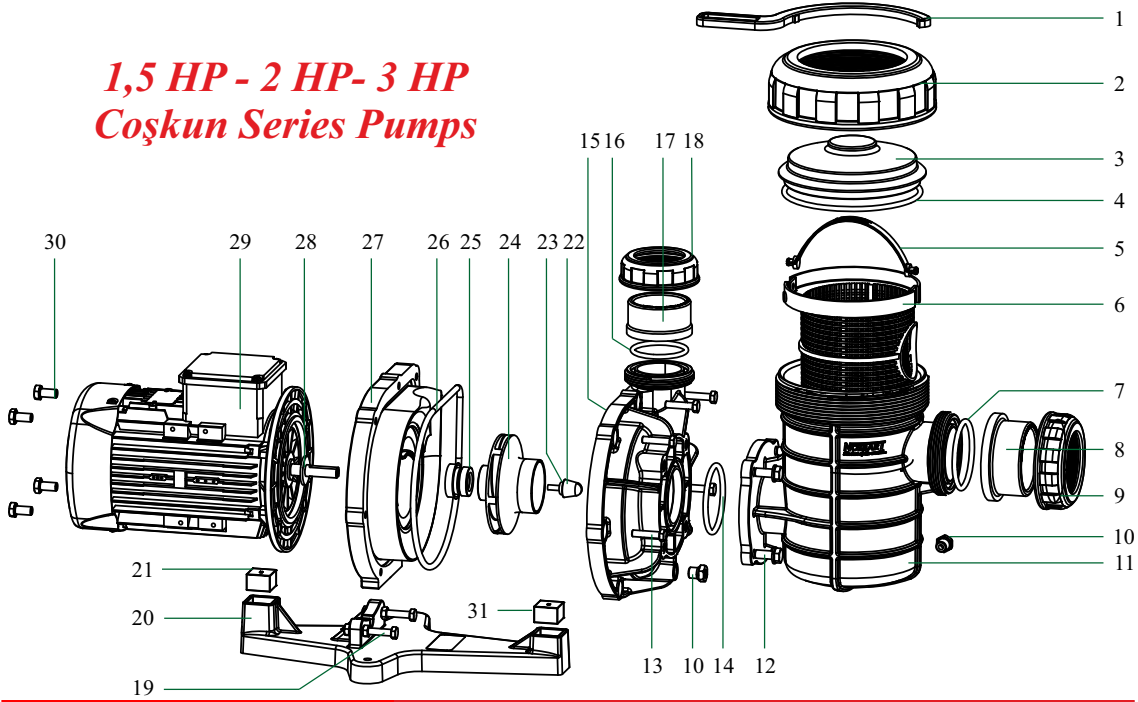

1,5 HP - 2 HP- 3 HP Coşkun Series Pumps

NO	PART NAME	1.5 HP		2 HP		3 HP	
		CODE	PRICE (€)	CODE	PRICE (€)	CODE	PRICE (€)
1	Cover key	YPC-001	5,27	YPC-001	5,27	YPC-001	5,27
2	Strainer nut	YPC-102	28,75	YPC-102	28,75	YPC-102	28,75
3	Strainer cover	YPC-103	47,41	YPC-103	47,41	YPC-103	47,41
4	Strainer cover o-ring	YPC-104	8,28	YPC-104	8,28	YPC-104	8,28
5	Strainer basket handle	PMP35-05	6,17	PMP35-05	6,17	PMP35-05	6,17
6	Basket	YPC-106	55,69	YPC-106	55,69	YPC-106	55,69
7	Pipe connection o-ring	YVS-709	3,55	YVS-709	3,55	YVS-709	3,55
8	Pipe connection	FKL-063	1,09	YPC-208	1,73	YPC-208	1,73
9	Nut	YVS-605	4,97	YPC-209	6,32	YPC-209	6,32
10	Drain plug	PMP35-10	4,06	PMP35-10	4,06	PMP35-10	4,06
11	Strainer housing	YPC-111	133,36	YPC-111	133,36	YPC-111	133,36
12	Strainer bolt	YPC-112	1,28	YPC-112	1,28	YPC-112	1,28
13	Face plate bolt	YPC-113	2,26	YPC-113	2,26	YPC-113	2,26
14	Strainer o-ring	YPC-114	3,46	YPC-114	3,46	YPC-114	3,46
15	Face plate	YPC-115	162,86	YPC-115	162,86	YPC-115	162,86
16	Pipe connection o-ring	PMP050-07	1,43	PMP050-07	1,43	PMP050-07	1,43
17	Pipe connection	FKL-050	1,07	YPC-217	2,56	YPC-217	2,56
18	Nut	YVS-505	3,69	YPC-218	4,74	YPC-218	4,74
19	Mounting base connection bolts	YPC-119	1,96	YPC-119	1,96	YPC-119	1,96
20	Mounting base	YPC-120	57,95	YPC-120	57,95	YPC-120	57,95
21	Mounting base rubber (motor)	YPC-221	6,62	YPC-121	6,62	YPC-121	6,62
22	Impeller screw	YPS-020	7,22	YPS-020	7,22	YPS-020	7,22
23	Impeller o-ring	PMP050-23	1,13	PMP050-23	1,13	PMP050-23	1,13
24	Impeller	YPC-123	57,20	YPC-223	62,32	YPC-323	63,97
25	Mechanical seal	YPS-023	88,05	YPS-023	88,05	YPS-023	88,05
26	Body o-ring	YPC-126	15,20	YPC-126	15,20	YPC-126	15,20
27	Seal plate	YPC-127	176,26	YPC-127	176,26	YPC-127	176,26
28	Slinger	PMP050-28	1,43	PMP050-28	1,43	PMP050-28	1,43
29	Electric Motor (monophase)	YPC-128M	418,45	YPC-228M	468,12	YPC-328M	511,80
	Electric Motor (triphase)	YPC-128T	358,24	YPC-228T	439,52	YPC-328T	490,70
30	Motor bolt	YPC-130	2,26	YPC-130	2,26	YPC-130	2,26
31	Mounting base rubber (pre filter)	YPC-121	6,62	YPC-121	6,62	YPC-121	6,62