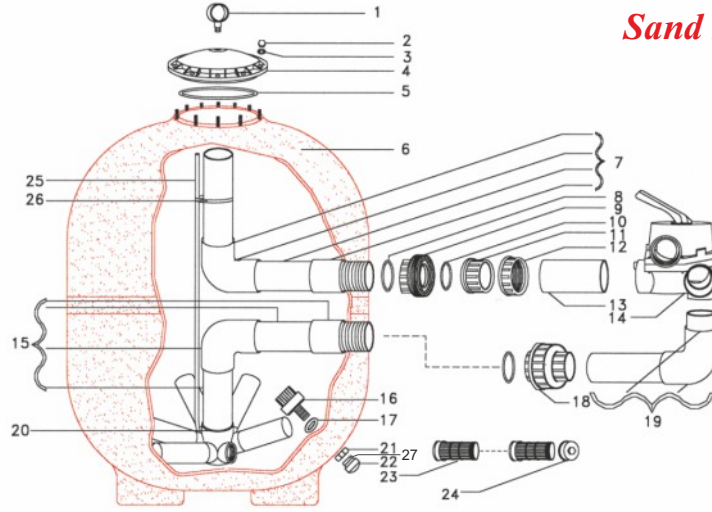

400 mm - 500 mm - 620 mm
Sand Filters

NO	PART NAME	400 MM		500 MM		620 MM		
		CODE	PRICE (€)	CODE	PRICE (€)	CODE	PRICE (€)	
1	Manometer	YFN-001	20,60	YFN-001	20,60	YFN-001	20,60	
2	Nut	YFN-002	2,98	YFN-002	2,98	YFN-002	2,98	
3	M8 Washer	YFN-003	0,50	YFN-003	0,50	YFN-003	0,50	
4	Top closure dome	YFN-004	50,27	YFN-004	50,27	YFN-004	50,27	
5	Valve / tank o-ring	YFN-005	17,61	YFN-005	17,61	YFN-005	17,61	
6	Filter tank	Polyester	YFN-04P	259,44	YFN-05P	292,24	YFN-06P	351,03
		Polyvinylester	YFN-04V	483,09	YFN-05V	553,23	YFN-06V	671,38
		DIN Normu (1,2 m)					YFN-06D	1283,68
7	Top diffuser equipment	YFN-007	36,30	YFN-107	36,30	YFN-108	36,30	
8	O-ringi	YFN-0080	3,70	YFN-0080	3,70	YFN-0080	3,70	
9	Union body	YRKR-506	5,70	YRKR-506	5,70	YRKR-506	5,70	
10	Union o-ringi	YVS-509	1,35	YVS-509	1,35	YVS-509	1,35	
11	Union pipe connection	FKL-050	1,07	FKL-050	1,07	FKL-050	1,07	
12	Compression fitting/Gasket	YVS-505	3,70	YVS-505	3,70	YVS-505	3,70	
13	Multiport valve top pipe	YFN-013	6,53	YFN-013	6,53	YFN-113	6,53	
14	Multiport valve	ALT - 050		ALT - 050		ALT - 050		
15	Bottom assembly equipmen	YFN-015	36,30	YFN-015	36,30	YFN-015	36,30	
16	Cylindric type filter nozzle	YFN-016	3,70	YFN-016	3,70	YFN-016	3,70	
17	Filter nozzle gasket	YFN-017	1,35	YFN-017	1,35	YFN-017	1,35	
18	Union (complete)	YFN-018	13,49	YFN-018	13,49	YFN-018	13,49	
19	Multiport valve bottom pipe	YFN-019	19,88	YFN-019	19,88	YFN-019	19,88	
20	Latteral holder assembly	YFN-020	52,26	YFN-020	52,26	YFN-020	52,26	
21	Drain nut	YFN-021	1,07	YFN-021	1,07	YFN-021	1,07	
22	Drain cap	YFN-022	1,07	YFN-022	1,07	YFN-022	1,07	
23	Lateral	YFN-023	2,20	YFN-023	2,20	YFN-023	2,20	
24	Lateral cap	YFN-024	1,35	YFN-024	1,35	YFN-024	1,35	
25	Plastic tube	YFN-025	5,96	YFN-025	5,96	YFN-025	5,96	
26	Plastic air tube o-ringi	YFN-026	2,70	YFN-026	2,70	YFN-026	2,70	
27	Drain cap gasket	YFN-027	1,35	YFN-027	1,35	YFN-027	1,35