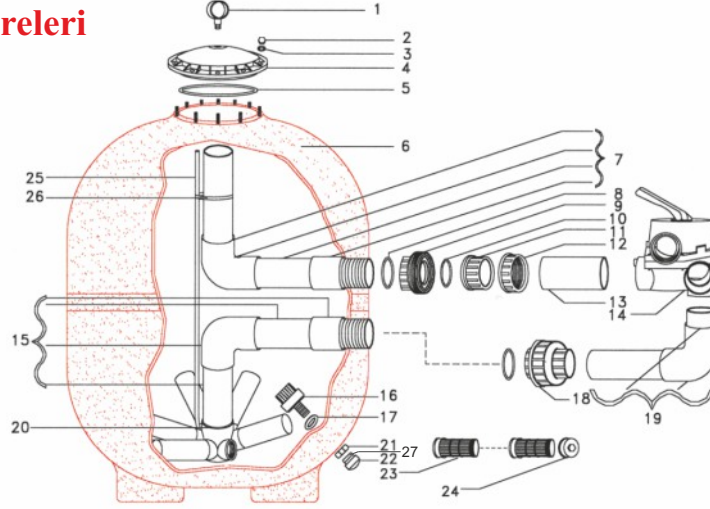

**400 mm - 500 mm - 620 mm
Kum Filtreleri**

NO	PARÇA ADI	400 MM		500 MM		620 MM		
		KOD	FİYAT(€)	KOD	FİYAT(€)	KOD	FİYAT(€)	
1	Manometre	YFN-001	20,60	YFN-001	20,60	YFN-001	20,60	
2	Somun	YFN-002	2,98	YFN-002	2,98	YFN-002	2,98	
3	M8 pul	YFN-003	0,50	YFN-003	0,50	YFN-003	0,50	
4	Filtre kapağı	YFN-004	50,27	YFN-004	50,27	YFN-004	50,27	
5	Kapak altı o-ringi	YFN-005	17,61	YFN-005	17,61	YFN-005	17,61	
6	Gövde	Polyester	YFN-04P	259,44	YFN-05P	292,24	YFN-06P	351,03
		Polyvinilester	YFN-04V	483,09	YFN-05V	553,23	YFN-06V	671,38
		DIN Normu (1,2 m)					YFN-06D	1283,68
7	Üst dağıtıcı tesisat	YFN-007	36,30	YFN-107	36,30	YFN-108	36,30	
8	Filtre rakor o-ringi	YFN-0080	3,70	YFN-0080	3,70	YFN-0080	3,70	
9	Rakor gövdesi	YRKR-506	5,70	YRKR-506	5,70	YRKR-506	5,70	
10	Rakor o-ringi	YVS-509	1,35	YVS-509	1,35	YVS-509	1,35	
11	Rakor boru bağlantı	FKL-050	1,07	FKL-050	1,07	FKL-050	1,07	
12	Rakor somunu	YVS-505	3,70	YVS-505	3,70	YVS-505	3,70	
13	Altıyollu vana üst borusu	YFN-013	6,53	YFN-013	6,53	YFN-113	6,53	
14	Altıyollu vana	ALT - 050		ALT - 050		ALT - 050		
15	Alt toplayıcı tesisat	YFN-015	36,30	YFN-015	36,30	YFN-015	36,30	
16	Silindirik tipi süzgeç	YFN-016	3,70	YFN-016	3,70	YFN-016	3,70	
17	Süzgeç contası	YFN-017	1,35	YFN-017	1,35	YFN-017	1,35	
18	Rakor (komple)	YFN-018	13,49	YFN-018	13,49	YFN-018	13,49	
19	Altıyollu vana alt borusu	YFN-019	19,88	YFN-019	19,88	YFN-019	19,88	
20	Kollektör (alt toplayıcı)	YFN-020	52,26	YFN-020	52,26	YFN-020	52,26	
21	Süzgeç somunu	YFN-021	1,07	YFN-021	1,07	YFN-021	1,07	
22	Süzgeç tapası	YFN-022	1,07	YFN-022	1,07	YFN-022	1,07	
23	Filtre süzgeci	YFN-023	2,20	YFN-023	2,20	YFN-023	2,20	
24	Filtre süzgeç kapağı	YFN-024	1,35	YFN-024	1,35	YFN-024	1,35	
25	Hava tahliye borusu	YFN-025	5,96	YFN-025	5,96	YFN-025	5,96	
26	Hava tahliye borusu o-ringi	YFN-026	2,70	YFN-026	2,70	YFN-026	2,70	
27	Süzgeç tapa contası	YFN-027	1,35	YFN-027	1,35	YFN-027	1,35