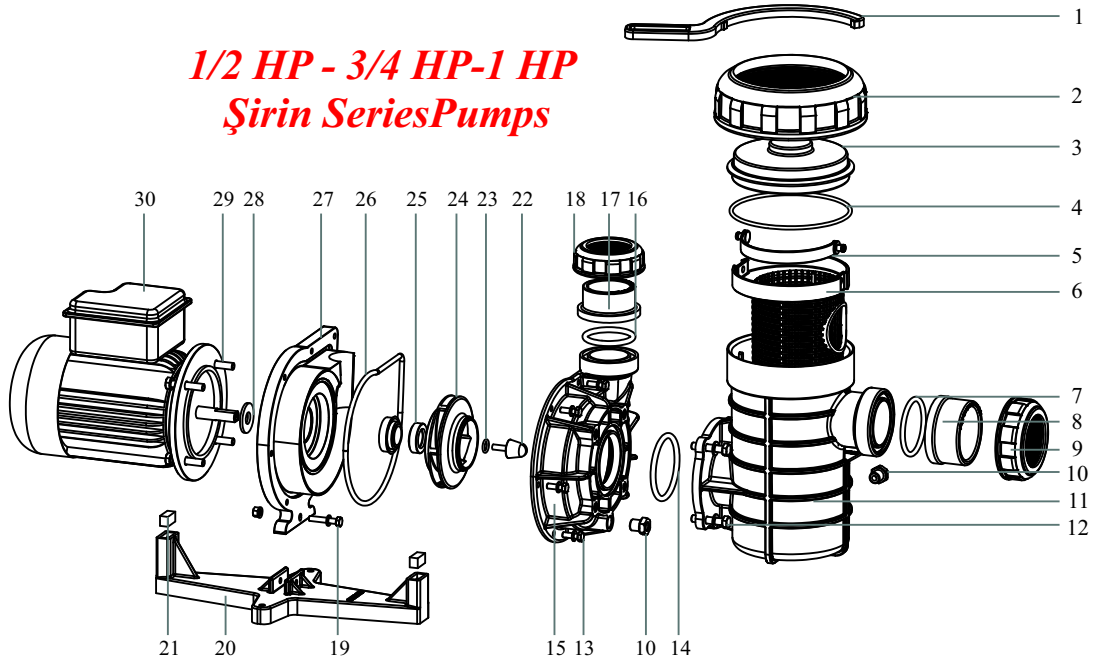

1/2 HP - 3/4 HP-1 HP Şirin Series Pumps

NO	PART NAME	0.5 HP		0.75 HP		1 HP	
		CODE	PRICE (€)	CODE	PRICE (€)	CODE	PRICE (€)
1	Cover key	PMP050-01	4,82	PMP050-01	4,82	PM P050-01	4,82
2	Strainer nut	PMP050-02	14,90	PMP050-02	14,90	PM P050-02	14,90
3	Strainer cover	PMP050-03	38,68	PMP050-03	38,68	PM P050-03	38,68
4	Strainer cover o-ring	PMP050-04	7,38	PMP050-04	7,38	PM P050-04	7,38
5	Strainer basket handle	PMP050-05	5,57	PMP050-05	5,57	PM P050-05	5,57
6	Basket	PMP050-06	43,50	PMP050-06	43,50	PM P050-06	43,50
7	Pipe connection o-ring	PMP050-07	1,43	PMP050-07	1,43	PM P050-07	1,43
8	Pipe connection (inlet)	FKL-050	1,07	YPC-217	3,69	YPC-217	3,69
9	Nut	YVS-505	3,69	YPC-218	4,47	YPC-218	4,47
10	Drain plug	PMP35-10	4,06	PMP35-10	4,06	PMP35-10	4,06
11	Strainer housing	PMP050-11	93,62	PMP050-11	93,62	PM P050-11	93,62
12	Strainer bolt	PMP050-12	1,96	PMP050-12	1,96	PM P050-12	1,96
13	Face plate bolt	PMP050-13	1,28	PMP050-13	1,28	PM P050-13	1,28
14	Strainer o-ring	PMP050-14	3,46	PMP050-14	3,46	PM P050-14	3,46
15	Face plate	PMP050-15	170,69	PMP050-15	170,69	PM P050-15	170,69
16	Pipe connection o-ring	PMP050-16	1,43	PMP050-16	1,43	PM P050-16	1,43
17	Pipe connection (outlet)	PMP025-07	1,43	PMP025-07	1,43	PM P025-07	1,43
18	Nut	PMP025-08	3,46	PMP025-08	3,46	PM P025-08	3,46
19	Mounting base connection bolts	PMP050-19	1,96	PMP050-19	1,96	PM P050-19	1,96
20	Mounting base	PMP050-20	52,23	PMP050-20	52,23	PM P050-20	52,23
21	Mounting base rubber	PMP050-21	7,07	PMP050-21	7,07	PM P050-21	7,07
22	Impeller screw	YPS-020	7,22	YPS-020	7,22	YPS-020	7,22
23	Impeller o-ring	PMP050-23	1,13	PMP050-23	1,13	PM P050-23	1,13
24	Impeller	PMP050-24	51,48	PMP075-24	51,48	PM P100-24	51,48
25	Mechanical seal	YPS-023	88,05	YPS-023	88,05	YPS-023	88,05
26	Body o-ring	PMP050-26	15,20	PMP050-26	15,20	PM P050-26	15,20
27	Seal plate	PMP050-27	154,89	PMP050-27	154,89	PM P050-27	154,89
28	Slinger	PMP050-28	1,43	PMP050-28	1,43	PM P050-28	1,43
29	Motor bolt	PMP75-18	5,27	PMP75-18	5,27	PM P75-18	5,27
30	Electric Motor (monophase)	PMP050-30	316,09	PMP075-30	329,44	PM P100-30	356,73