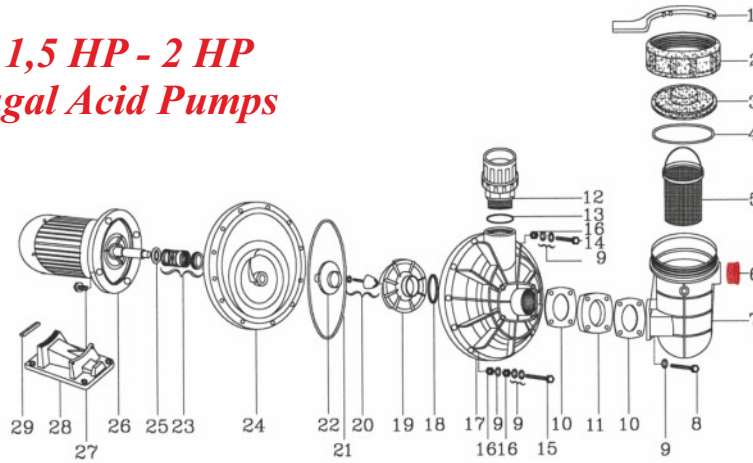

1 HP - 1,5 HP - 2 HP Centrifugal Acid Pumps

NO	PART NAME	1HP		1,5 HP		2 HP	
		CODE	PRICE(€)	CODE	PRICE(€)	CODE	PRICE(€)
1	Cover key	YPS-001	5,27	YPS-001	5,27	YPS-201	5,42
2	Strainer nut	YPA-002	29,35	YPA-002	29,35	YPA-202	31,61
3	Strainer cover	YPA-003	43,05	YPA-003	43,05	YPA-203	47,41
4	Straner cover o-ring	YPC-104	8,28	YPC-104	8,28	YPS-204	8,73
5	Basket	YPS-005	48,62	YPS-005	48,62	YPS-205	39,22
6	Strainer plug	YPS-006	-	YPS-006	-	YPS-006	-
7	Strainer housing	YPS-007	104,01	YPS-007	104,01	YPS-207	93,92
8	Strainer cap screw	YPS-008	1,96	YPS-008	1,96	YPS-008	1,96
9	M8 washer	YPS-009	0,83	YPS-009	0,83	YPS-009	0,83
10	Strainer gasket	YPS-010	6,02	YPS-010	6,02	YPS-010	6,02
11	Strainer intermediate part	YPS-011	8,28	YPS-011	8,28	YPS-011	8,28
12	1" - 2" Ext. threaded union	YPS-012	-	YPS-012	-	YPS-212	-
13	Union o-ring	YPS-013	-	YPS-013	-	YPS-213	-
14	Face plate screw	YPS-014	1,43	YPS-014	1,43	YPS-014	1,43
15	Face plate bottom screw	YPS-015	2,11	YPS-015	2,11	YPS-015	2,11
16	Screw nut	YPS-016	1,28	YPS-016	1,28	YPS-016	1,28
17	Face plate	YPS-017	162,86	YPS-017	162,86	YPS-017	162,86
18	Diffuser gasket	YPS-018	2,56	YPS-018	2,56	YPS-018	2,56
19	Diffuser	YPS-019	23,18	YPS-019	23,18	YPS-219	22,88
20	Screw	YPS-020	7,22	YPS-020	7,22	YPS-020	7,22
21	O-ring body	YPS-021	15,20	YPS-021	15,20	YPS-021	15,20
22	Impeller	YPA-022	57,65	YPA-122	57,65	YPA-222	62,47
23	Mechanical seal	YPA-023	211,33	YPA-023	211,33	YPA-023	211,33
24	Seal plate	YPA-024	226,08	YPA-024	226,08	YPA-024	226,08
25	Slinger	YPS-025	1,35	YPS-025	1,35	YPS-025	1,35
26	Electric motor	YPS-026M	361,25	YPS-126M	418,45	YPS-226M	468,12
	0,75 KW Monophase						
	1,1 KW Monophase						
	1,5 KW Monophase						
	0,75 KW Triphase						
1,1 KW Triphase							
1,5 KW Triphase							
27	Motor screw	YPS-027	2,26	YPS-027	2,26	YPS-027	2,26
28	Mounting base	YPS-028	57,95	YPS-028	57,95	YPS-028	57,95
29	Pad, rubber	YPS-029	5,27	YPS-029	5,27	YPS-029	5,27