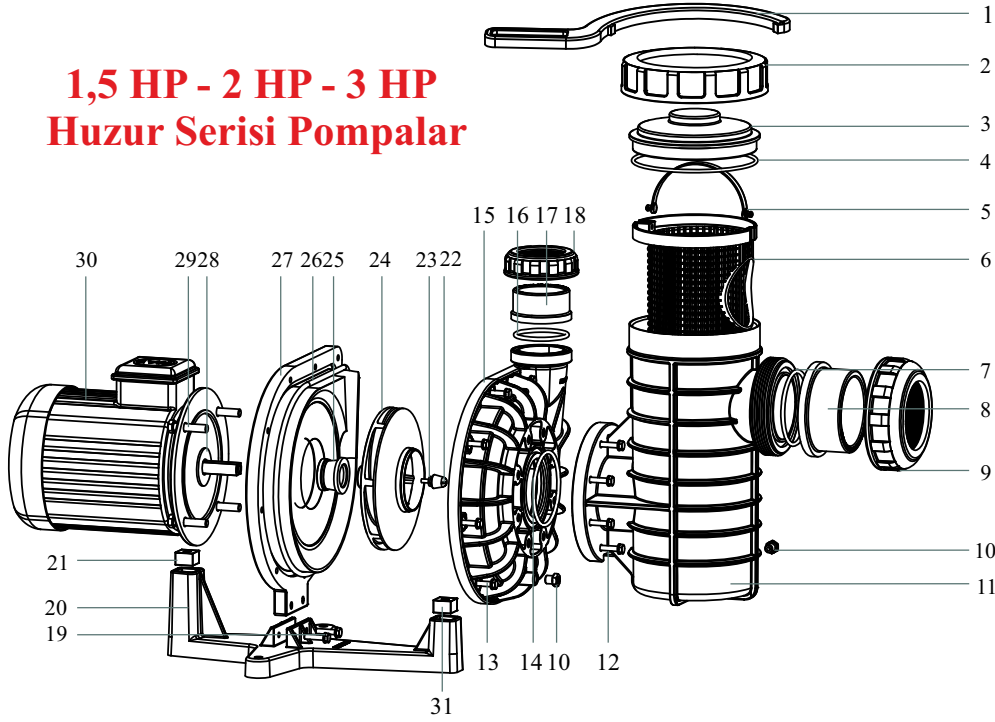

**1,5 HP - 2 HP - 3 HP
Huzur Serisi Pompalar**

NO	PARÇA ADI	1.5 HP		2 HP		3 HP	
		KOD	FİYATI(€)	KOD	FİYATI(€)	KOD	FİYATI(€)
1	Kapak anahtarı	YPS-201	5,42	YPS-201	5,42	YPS-201	5,42
2	Önfiltrer somunu	YPS-202	28,75	YPS-202	28,75	YPS-202	28,75
3	Önfiltrer kapağı	PMP35-03	51,33	PMP35-03	51,33	PMP35-03	51,33
4	Önfiltrer kapak altı o-ringi	PMP35-04	10,24	PMP35-04	10,24	PMP35-04	10,24
5	Önfiltrer süzgeç sapı	PMP35-05	6,17	PMP35-05	6,17	PMP35-05	6,17
6	Süzgeç	PMP35-06	101,15	PMP35-06	101,15	PMP35-06	101,15
7	Boru bağlantı o-ringi	PMP35-07	7,53	PMP35-07	7,53	PMP35-07	7,53
8	Boru bağlantı	FKL-090	1,79	FKL-090	1,79	FKL-090	1,79
9	Somun	YVS-805	13,77	YVS-805	13,77	YVS-805	13,77
10	Önfiltrer tapası	PMP35-10	4,06	PMP35-10	4,06	PMP35-10	4,06
11	Önfiltrer gövdesi	PMP35-11	402,64	PMP15-11	402,64	PMP15-11	402,64
12	Önfiltrer cıvatası	PMP35-12	6,17	PMP15-12	6,17	PMP15-12	6,17
13	Gövde cıvatası	YPC-113	2,26	YPC-113	2,26	YPC-113	2,26
14	Filtre bağlantı o-ringi	PMP35-07	7,53	PMP35-07	7,53	PMP35-07	7,53
15	Ön Gövde	PMP15-15	365,31	PMP15-15	365,31	PMP15-15	365,31
16	Boru bağlantı o-ringi	YVS-709	3,55	YVS-709	3,55	YVS-709	3,55
17	Boru bağlantı	PMP15-17	8,58	PMP15-17	8,58	PMP15-17	8,58
18	Somun	PMP15-18	12,04	PMP15-18	12,04	PMP15-18	12,04
19	Ayak bağlantı cıvatası	PMP15-19	5,27	PMP15-19	5,27	PMP15-19	5,27
20	Ayak	PMP15-20	91,37	PMP15-20	91,37	PMP15-20	91,37
21	Ayak lastiği (motor altı)	PMP15-31	12,94	PMP35-21	10,24	PMP35-21	10,24
22	Çark tespit cıvatası	YPS-020	7,22	YPS-020	7,22	YPS-020	7,22
23	Çark tespit o-ringi	PMP15-23	1,43	PMP15-23	1,43	PMP15-23	1,43
24	Çark	PMP15-24	132,16	PMP20-24	132,16	PMP30-24	132,16
25	Mekanik salmastra	PMP35-27	226,08	PMP35-27	226,08	PMP35-27	226,08
26	Gövde o-ringi	PMP15-26	20,92	PMP15-26	20,92	PMP15-26	20,92
27	Arka gövde	PMP15-27	339,12	PMP15-27	339,12	PMP30-27	339,12
28	Savurma halkası	PMP35-30	4,06	PMP35-30	4,06	PMP35-30	4,06
29	Elektrik Motoru (monofaze)	PMP15-29M	573,78	PMP20-29M	687,58	PMP30-29M	-
	Elektrik Motoru (trifaze)	PMP15-29T	515,23	PMP20-29T	564,30	PMP30-29T	693,75
30	Motor bağlantı cıvatası	PMP15-30	5,27	PMP15-30	5,27	YPC-130	5,27
31	Ayak lastiği (önfiltrer altı)	YPC-121	6,62	YPC-121	6,62	YPC-121	6,62